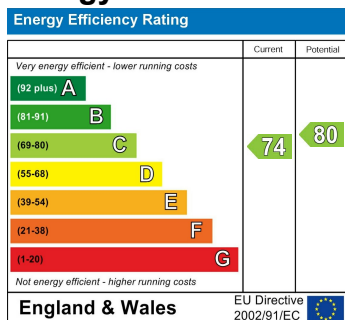

£1,550 PCM

Floor Plans

Energy Performance Graph

These particulars, whilst believed to be accurate are set out as a general outline only for guidance and do not constitute any part of an offer or contract. Intending purchasers should not rely on them as statements of representation of fact, but must satisfy themselves by inspection or otherwise as to their accuracy. No person in this firm's employment has the authority to make or give any representation or warranty in respect of the property.